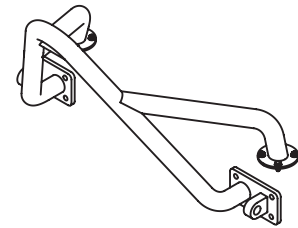

1. Winch can be installed with the Bumper on or off of the vehicle. Remove any Hoops from the Bumper. Install Fairlead to Bumper. Note - bolts for Fairlead (supplied with it) should pass from inside the Winch cavity, with the nut being installed on the outside (Figure 1a). Tighten Fairlead bolts (Figure 1b).

Figure 1a

Figure 1b

2. Prepare Winch and vehicle for installation as specified in winch installation instructions. Align holes in bumper as shown below (Figure 2a) with Spacers and winch mounting holes (Figure 2b). It may be helpful to thread winch cable through fairlead before bolting it in place. Install winch as instructed by winch manufacturer, but substitute standard bolts supplied with the winch for longer bolts supplied with the spacers.

Figure 2a

Figure 2b

3. Once all 4 Winch bolts have been started, tighten them. Installation of the Winch and the Winch Spacers is now complete! Proceed with the remainder of the installation as demonstrated in the main Bumper Installation Instructions.

11540.14 - Optional Hoop - Black
11540.16 - Optional Hoop - Stainless

11540.17 - Optional RRC Hoop

11540.11 - Non-winch Center Section

11540.12 - Optional Bumper Ends

11540.17 - Optional Stainless D-Rings