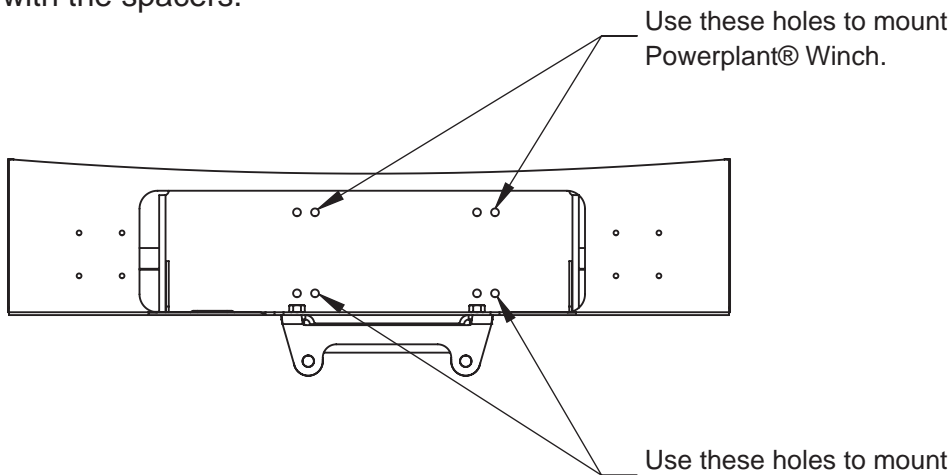

1. Winch can be installed with the Bumper on or off of the vehicle. Remove any Hoops from the Bumper. Install Fairlead to Bumper. Note - bolts for Fairlead (supplied with it) should pass from inside the Winch cavity, with the nut being installed on the outside (Figure 1a). Tighten Fairlead bolts (Figure 1b).

Figure 1a

Figure 1b

2. Prepare Winch and vehicle for installation as specified in winch installation instructions. Align holes in bumper as shown below (Figure 2a) with Spacers and winch mounting holes (Figure 2b). It may be helpful to thread winch cable through fairlead before bolting it in place. Install winch as instructed by winch manufacturer, but substitute standard bolts supplied with the winch for longer bolts supplied with the spacers.

Figure 2a

Figure 2b

3. Once all 4 Winch bolts have been started, tighten them. Installation of the Winch and the Winch Spacers is now complete! Proceed with the remainder of the installation as demonstrated in the main Bumper Installation Instructions.