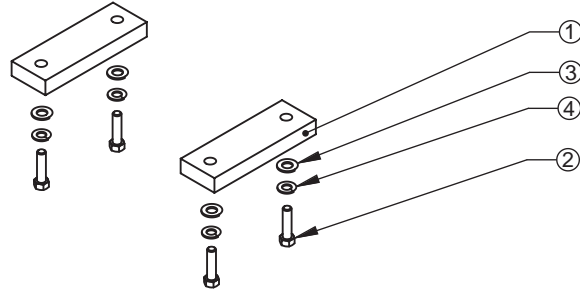

Jeep® JK Wrangler Modular HD Front Bumper - Spacers for use with Warn® Powerplant Winch

Contents:

1. Spacer Blocks (2)
2. 3/8-16 x 2.25" Bolts (4)
3. 3/8 Flat Washer (4)
4. 3/8 Lock Washer (4)

Note: Spacer Blocks are required when using the Warn® Powerplant Winch. Most winches can bolt directly to the Bumper without using these.

1. Winch can be installed with the Bumper on or off of the vehicle. Remove any Hoops from the Bumper. Install Fairlead to Bumper. Note - bolts for Fairlead (supplied with it) should pass from inside the Winch cavity, with the nut being installed on the outside (Figure 1a). Tighten Fairlead bolts (Figure 1b).

Figure 1a

Figure 1b

2. Prepare Winch and vehicle for installation as specified in winch installation instructions. Align holes in bumper as shown below (Figure 2a) with Spacers and winch mounting holes (Figure 2b). It may be helpful to thread winch cable through fairlead before bolting it in place. Install winch as instructed by winch manufacturer, but substitute standard bolts supplied with the winch for longer bolts supplied with the spacers.

Figure 2a

Figure 2b

3. Once all 4 Winch bolts have been started, tighten them. Installation of the Winch and the Winch Spacers is now complete! Proceed with the remainder of the installation as demonstrated in the main Bumper Installation Instructions.